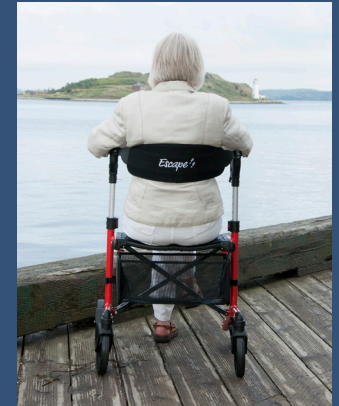

Escape™

Where will it take you?