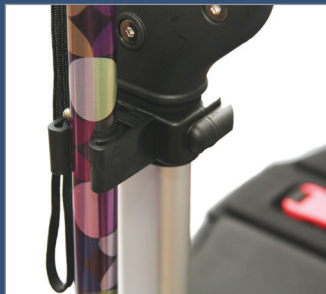

Optional Accessories

Escape offers a variety of high-quality accessories that help enhance the rollator comfort and performance. These can be purchased separately.

Cane Holder (cane not included)
500-4100